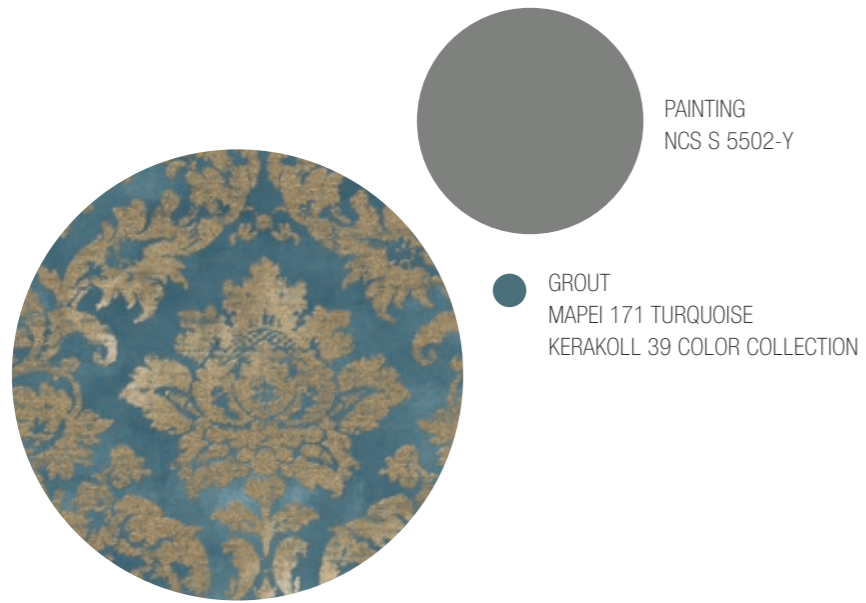

gattopardo6 12

GEA S