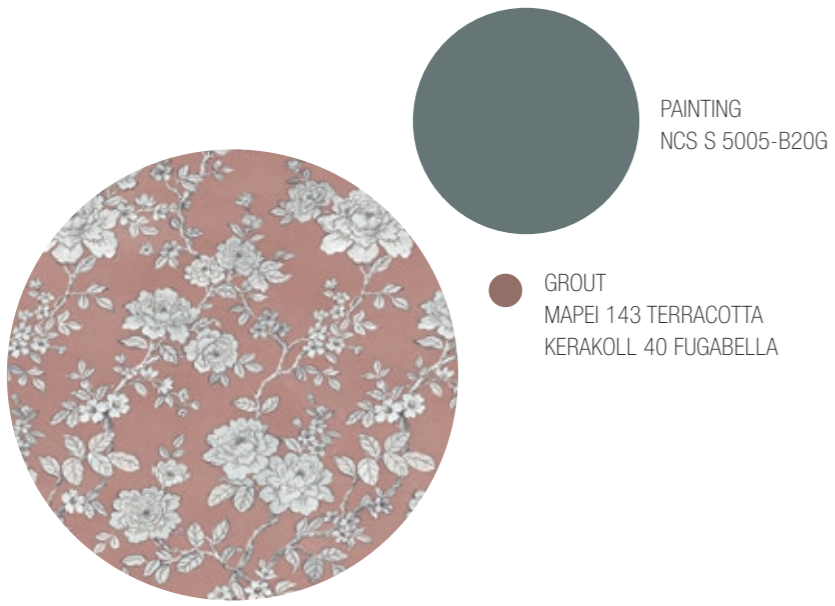

inkiostro6 12

PAINTING
NCS S 5005-B20G

GROUT
MAPEI 143 TERRACOTTA
KERAKOLL 40 FUGABELLA