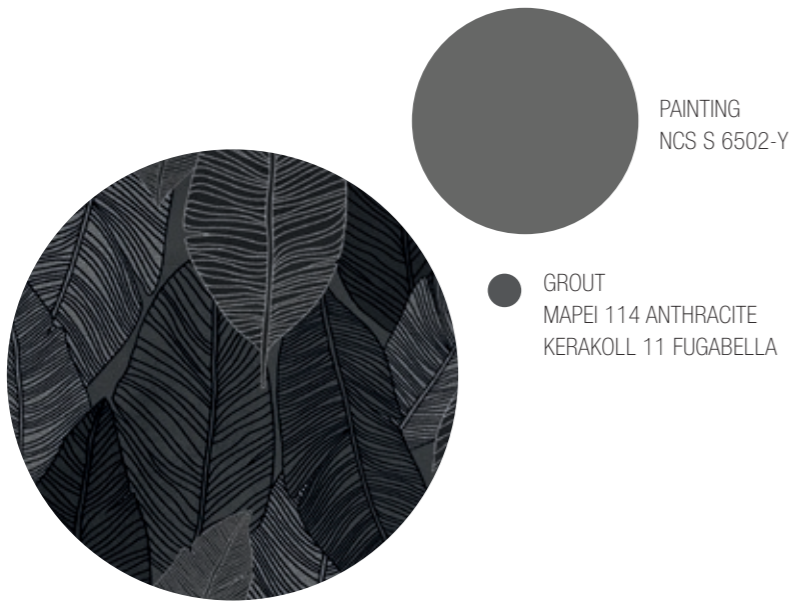

PAINTING
NCS S 7005-Y20R

GROUT
MAPEI 729 SAHARA YELLOW
KERAKOLL 30 FUGABELLA

AESTHETICA PAO

alternative matchings

VIS W

GEA AV

folia6 12 2

PAINTING
NCS S 4010-B30G

GROUT
MAPEI 138 ALMOND

VIS A

DAMA HY

alternative matchings

AESTHETICA CAP

VIS A

xilema6 12

PAINTING
NCS S 6502-Y